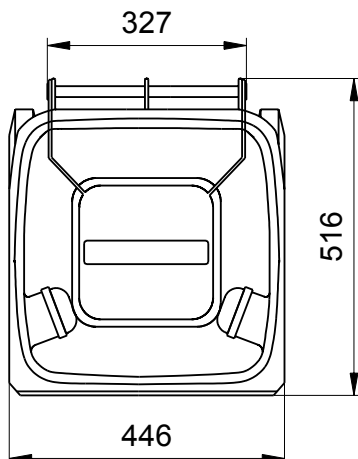

Mobile Garbage Bins from Weber

Dimensions of the 60 litre:

Sizes and Measures

Mobile Garbage Bins MGB 60 Litre
Sizes, Measures, Dimensions:
Height 935 mm; Width 445 mm; Depth 520 mm

We reserve the right to make any dimensional and constructional alterations at any time. Dimensions can vary slightly after manufacture.