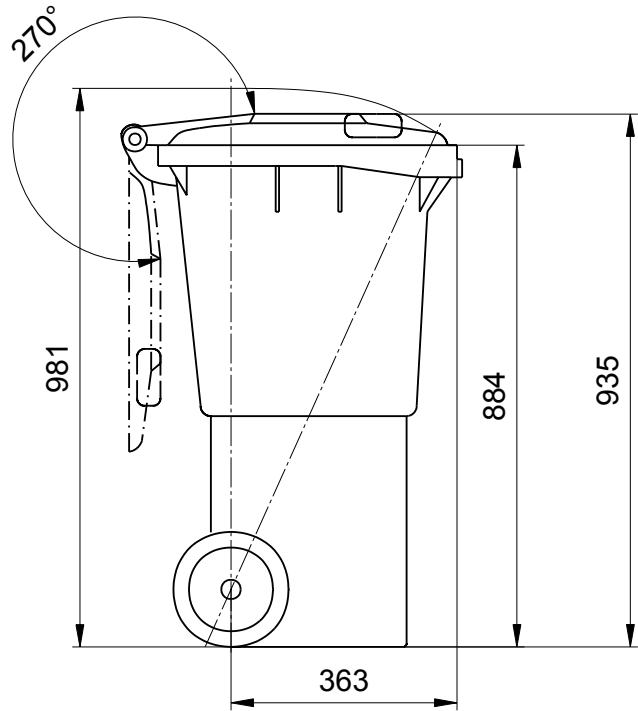

Mobile Garbage Bins from Weber

Dimensions of the 60 litre:

Sizes and Measures

Mobile Garbage Bins MGB 60 Litre
Sizes, Measures, Dimensions:
Height 935 mm; Width 445 mm; Depth 520 mm

We reserve the right to make any dimensional and constructional alterations at any time. Dimensions can vary slightly after manufacture.