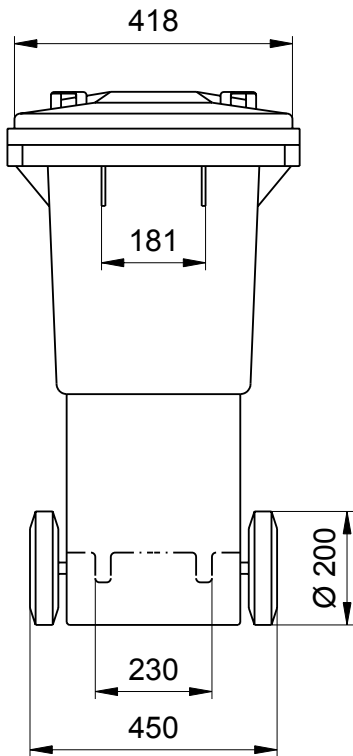

Mobile Garbage Bins from Weber

Dimensions of the 60 litre:

Sizes and Measures

Mobile Garbage Bins MGB 60 Litre
Sizes, Measures, Dimensions:
Height 935 mm; Width 445 mm; Depth 520 mm

We reserve the right to make any dimensional and constructional alterations at any time. Dimensions can vary slightly after manufacture.