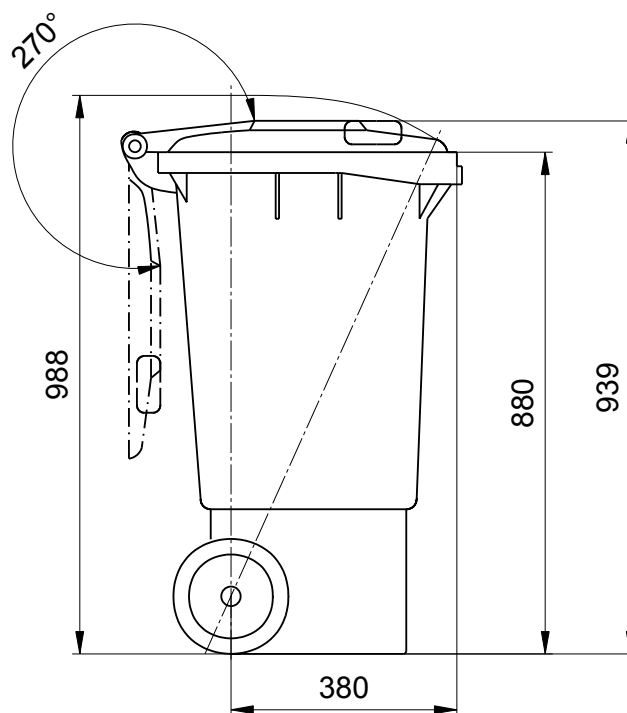

Waste Container from Weber Dimensions of the 80 Litre Sizes and Measures

Waste container MGB 80 Litre
Sizes, Measures, Dimensions:
Height 939 mm; Width 445 mm; Depth 520 mm

We reserve the right to make any dimensional and constructional alterations at any time. Dimensions can vary slightly after manufacture.