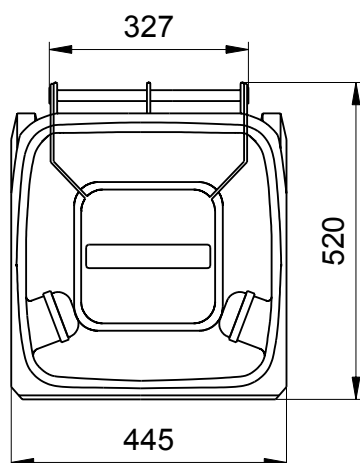

Waste Container from Weber Dimensions of the 80 Litre Sizes and Measures

Waste container MGB 80 Litre
Sizes, Measures, Dimensions:
Height 939 mm; Width 445 mm; Depth 520 mm

We reserve the right to make any dimensional and constructional alterations at any time. Dimensions can vary slightly after manufacture.