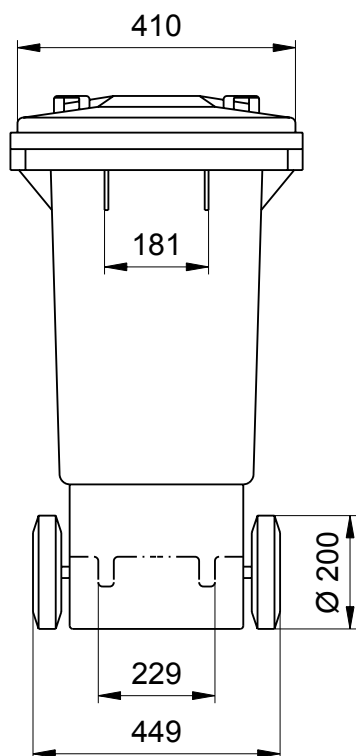

Waste Container from Weber Dimensions of the 80 Litre Sizes and Measures

Waste container MGB 80 Litre
Sizes, Measures, Dimensions:
Height 939 mm; Width 445 mm; Depth 520 mm

We reserve the right to make any dimensional and constructional alterations at any time. Dimensions can vary slightly after manufacture.