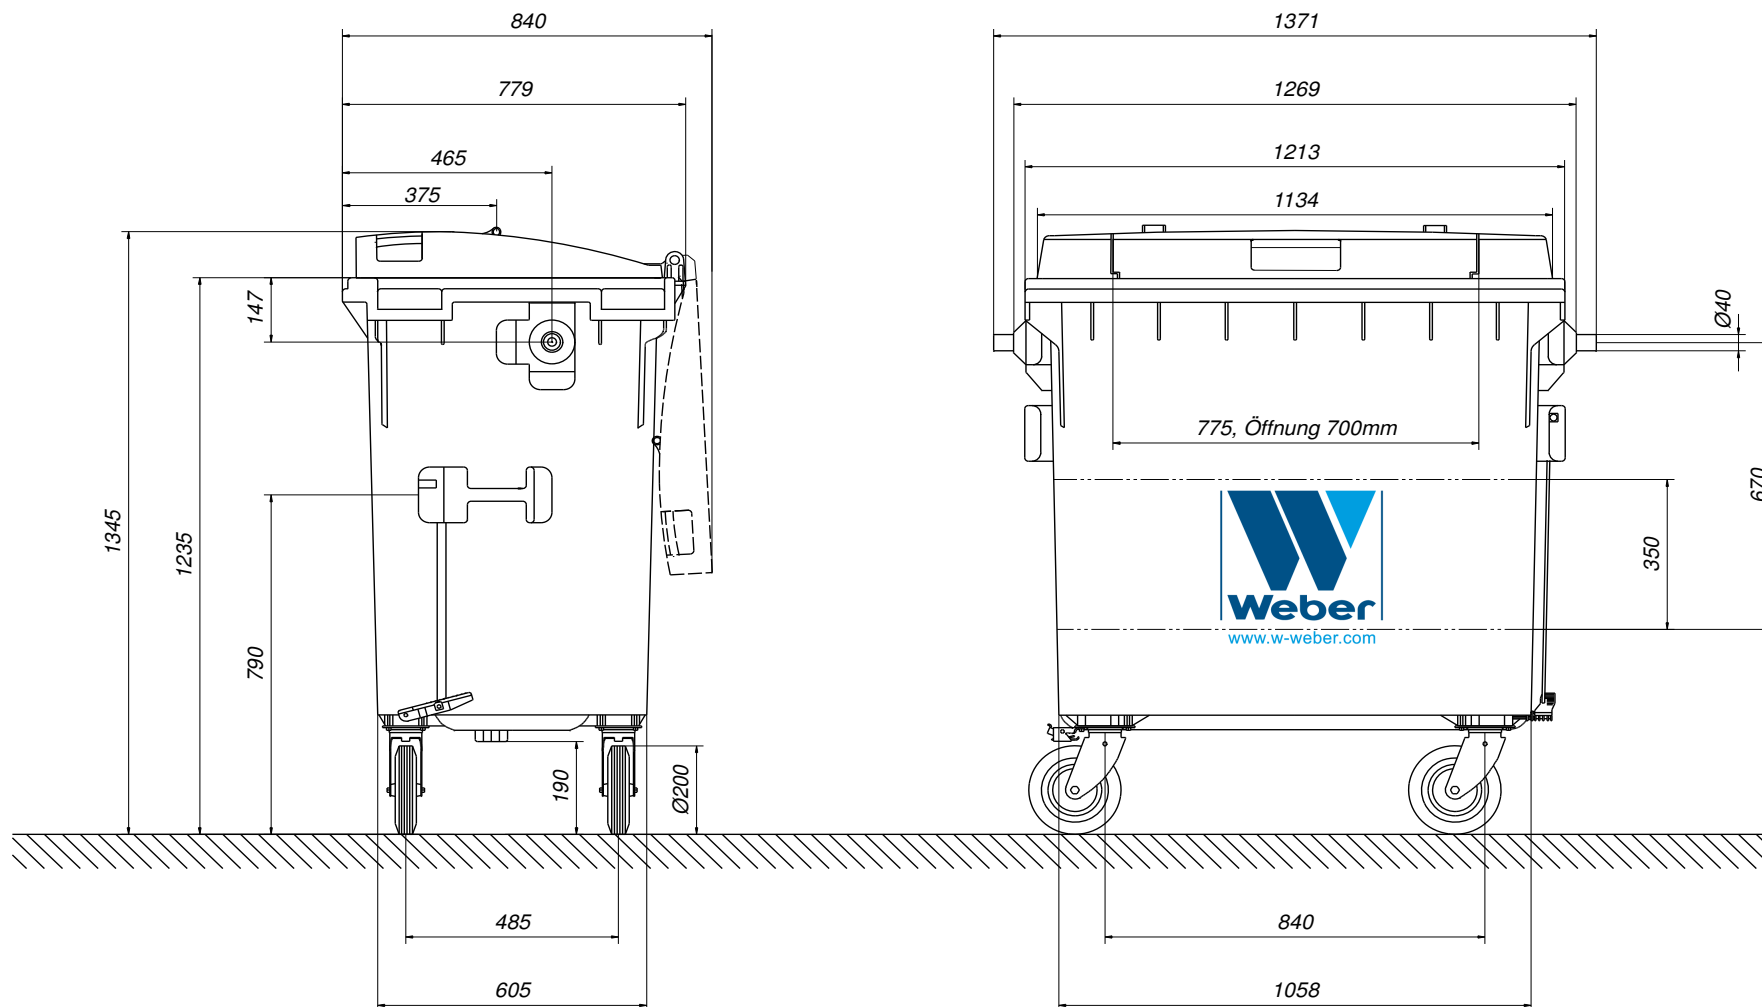

Recycling Bin / Recycling Container 770 L lid in lid, made of plastic, 4-wheeled, from manufacturer Weber. Dimensions, Sizes, Drawings.

Recycling Bin / Recycling Container 770 L lid in lid, made of plastic, 4-wheeled.
Dimensions, Sizes, Drawings: Height 1345 mm· width 1371 mm· depth 779 mm.

Subject to construction changes. Dimensions may vary due to production.