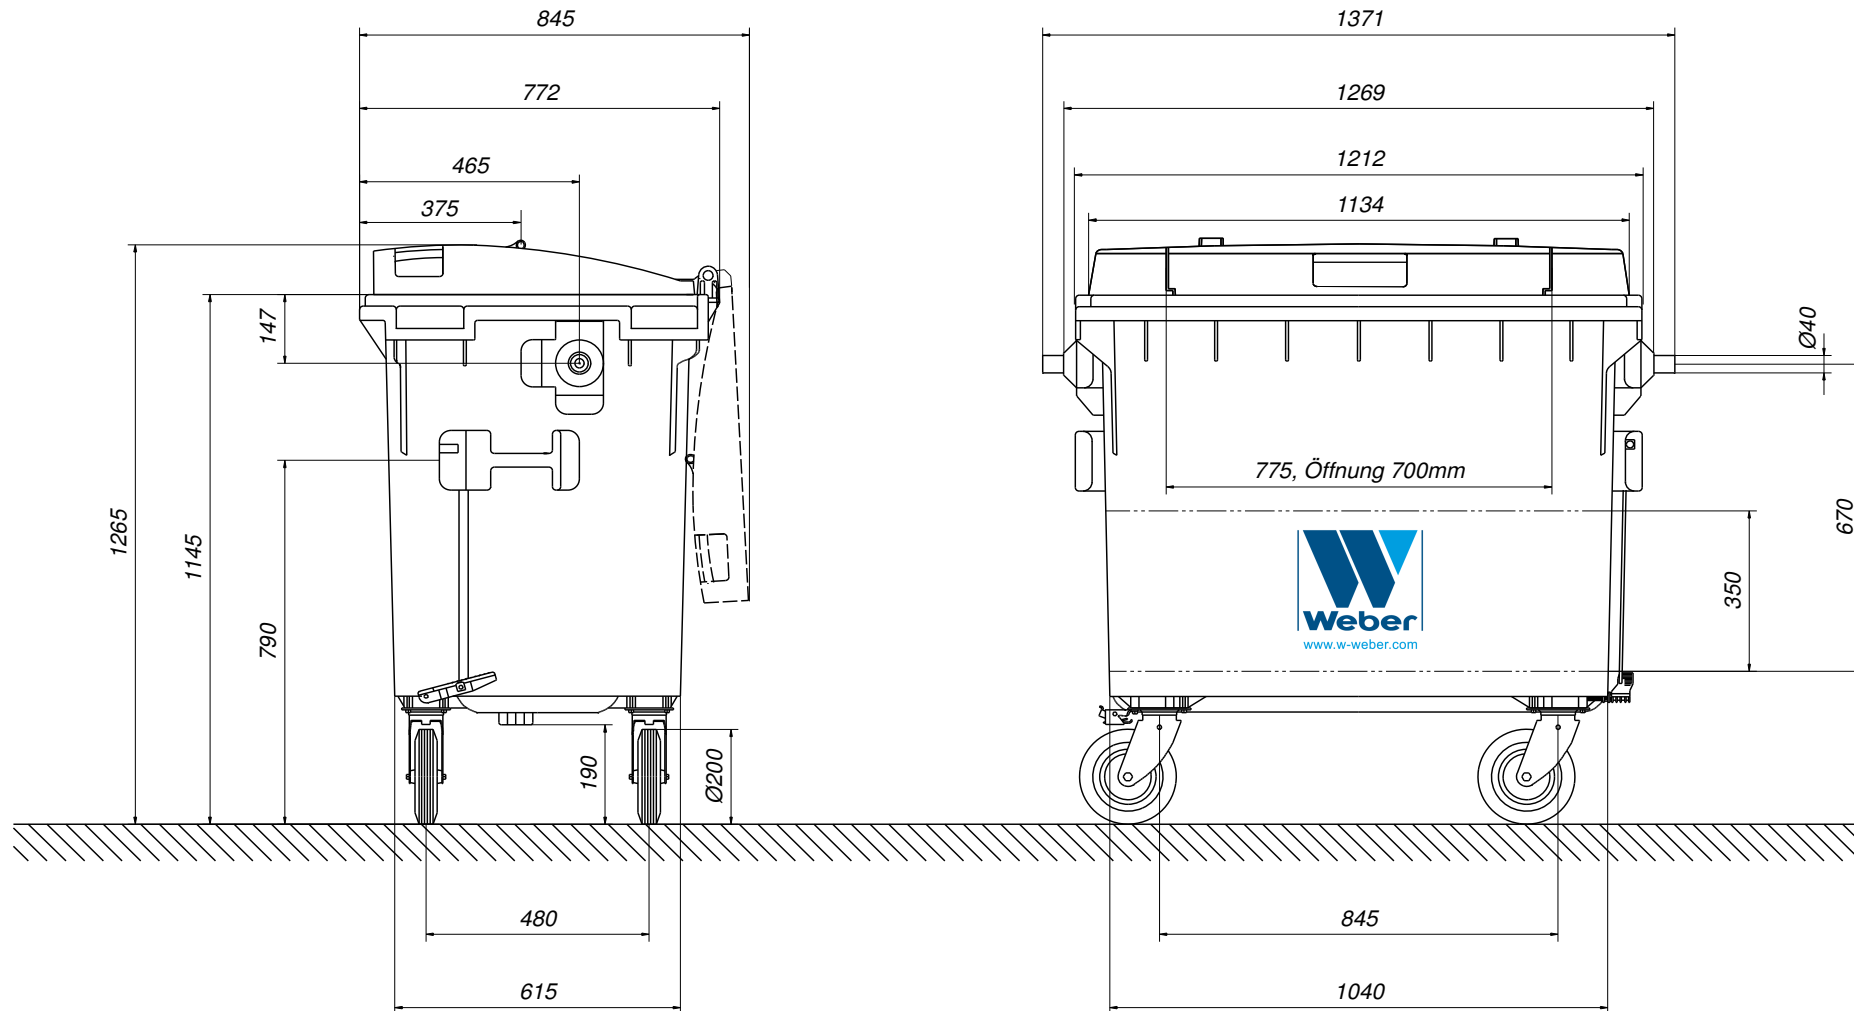

Waste Bins (plastic & rubbish) 660 L lid in lid, made of plastic, 4-wheeled, from manufacturer Weber. Dimensions, Sizes, Drawings.

Waste Bins (plastic & rubbish) 660 L lid in lid, made of plastic, 4-wheeled.
Dimensions, Sizes, Drawings: Height 1265 mm· width 1371 mm· depth 772 mm.
Subject to construction changes. Dimensions may vary due to production.