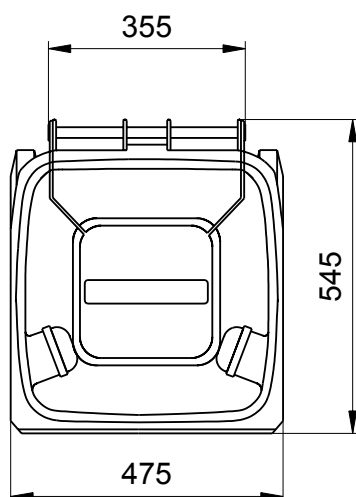

Wheelie Bin from Manufacturer Weber Dimensioned Drawing of the 140 Litre

Wheelie Bin 140 Litre
Height 1050 mm; Width 475 mm; Depth 545 mm

We reserve the right to make any dimensional and constructional alterations at any time. Dimensions can vary slightly after manufacture.