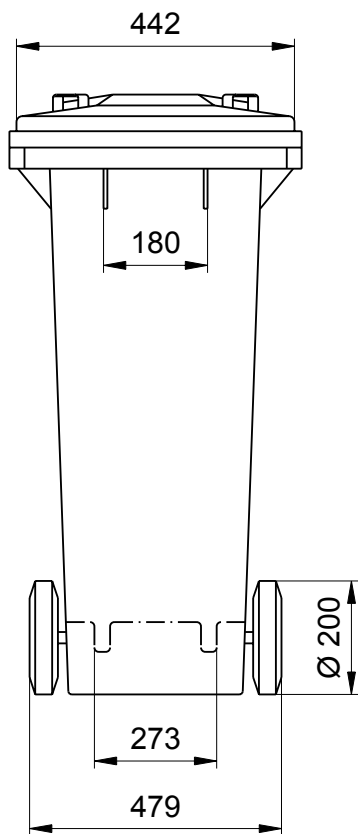

Wheelie Bin from Manufacturer Weber Dimensioned Drawing of the 140 Litre

Wheelie Bin 140 Litre
Height 1050 mm; Width 475 mm; Depth 545 mm

We reserve the right to make any dimensional and constructional alterations at any time. Dimensions can vary slightly after manufacture.