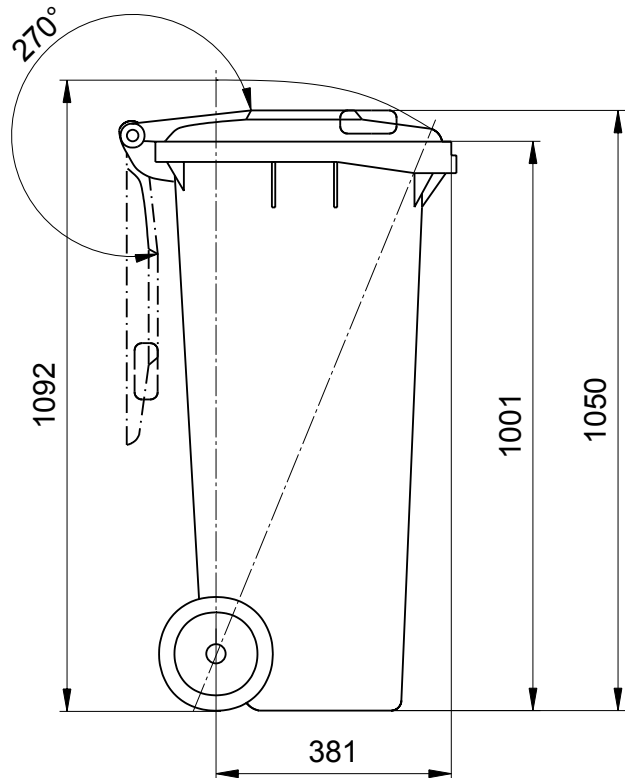

Wheelie Bin from Manufacturer Weber Dimensioned Drawing of the 140 Litre

Wheelie Bin 140 Litre
Height 1050 mm; Width 475 mm; Depth 545 mm

We reserve the right to make any dimensional and constructional alterations at any time. Dimensions can vary slightly after manufacture.