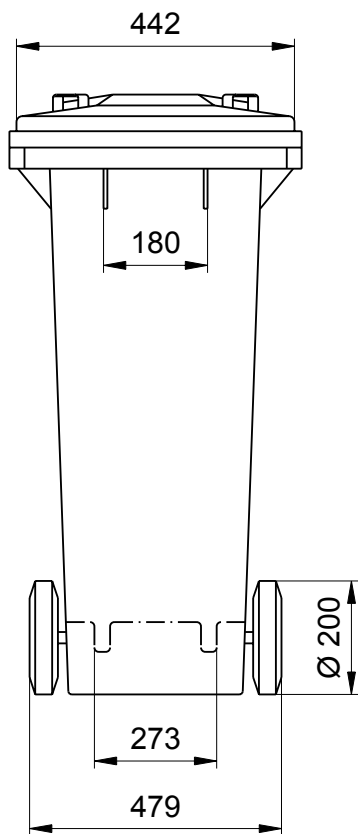

Wheelie Bins from Manufacturer Weber Dimensioned Drawing of the 140 Litre

Wheelie Bins 140 Litre
Height 1050 mm; Width 475 mm; Depth 545 mm

We reserve the right to make any dimensional and constructional alterations at any time. Dimensions can vary slightly after manufacture.