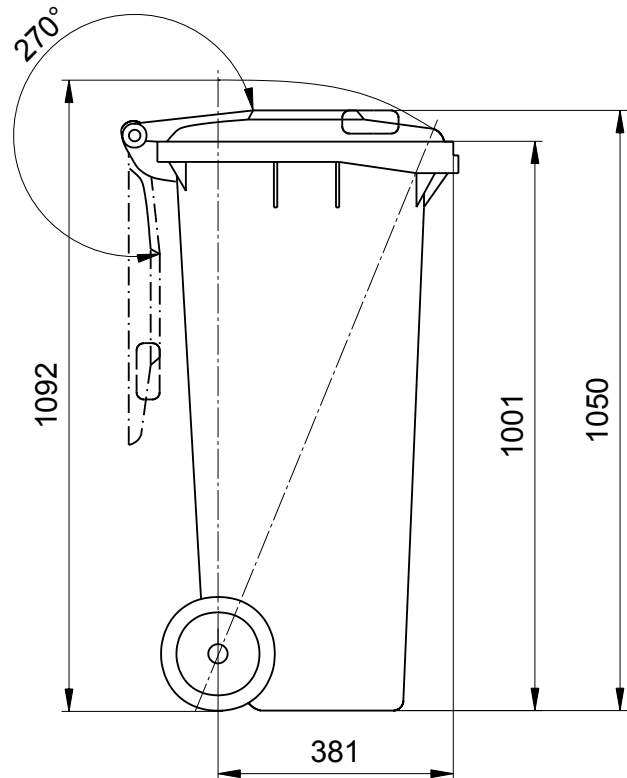

Wheelie Bins from Manufacturer Weber Dimensioned Drawing of the 140 Litre

Wheelie Bins 140 Litre
Height 1050 mm; Width 475 mm; Depth 545 mm

We reserve the right to make any dimensional and constructional alterations at any time. Dimensions can vary slightly after manufacture.