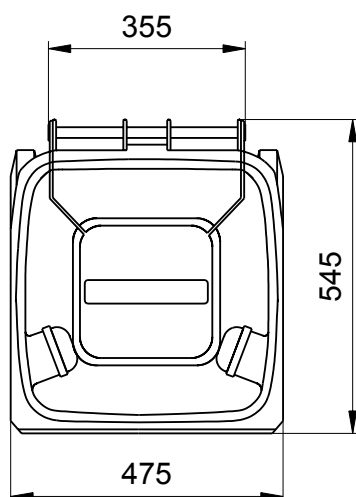

Wheelie Bins from Manufacturer Weber Dimensioned Drawing of the 140 Litre

Wheelie Bins 140 Litre
Height 1050 mm; Width 475 mm; Depth 545 mm

We reserve the right to make any dimensional and constructional alterations at any time. Dimensions can vary slightly after manufacture.