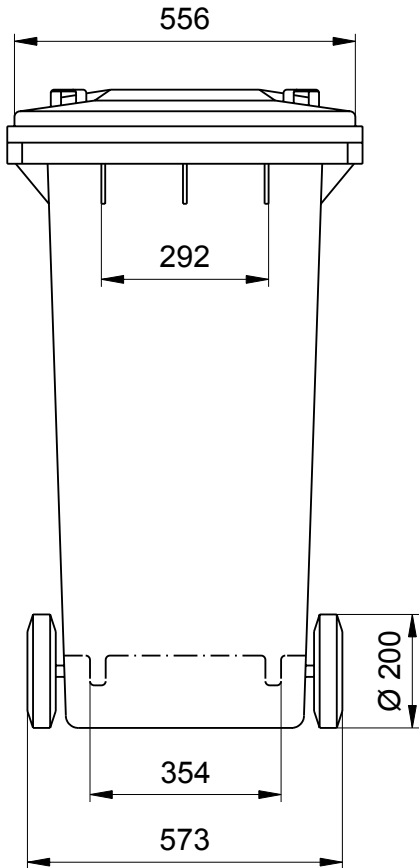

## Dimensions of the 240 Litre: Sizes and Measures

Wheelie Bins 240 Liter  
Sizes, Measures, Dimensions:  
Height 1063 mm; Width 575 mm; Depth 713 mm

We reserve the right to make any dimensional and constructional alterations at any time. Dimensions can vary slightly after manufacture.