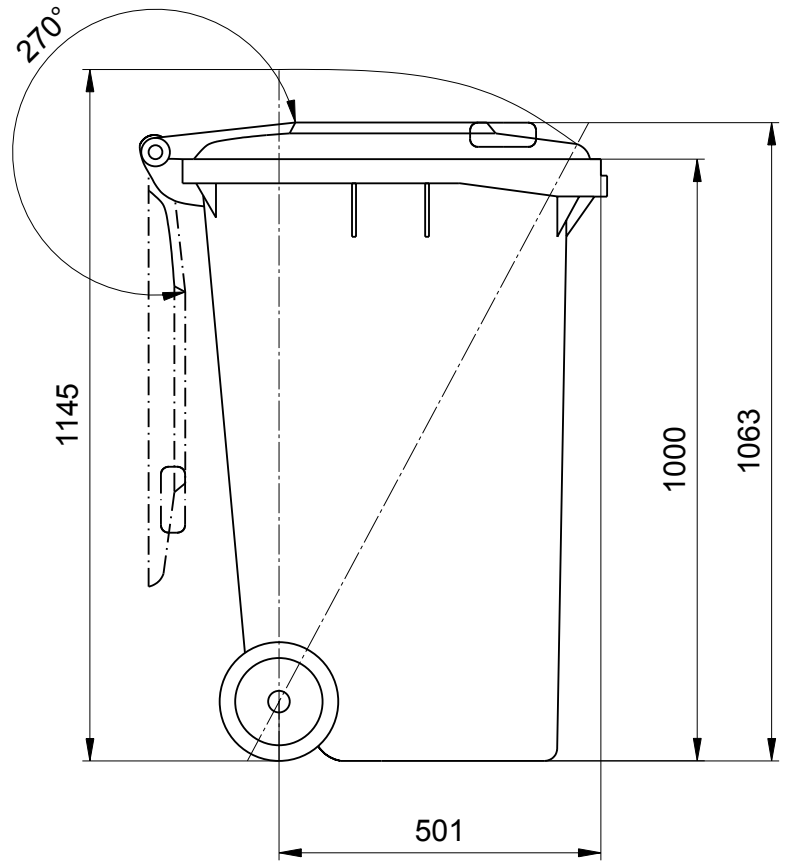

## Dimensions of the 240 Litre: Sizes and Measures

Wheelie Bins 240 Liter  
Sizes, Measures, Dimensions:  
Height 1063 mm; Width 575 mm; Depth 713 mm

We reserve the right to make any dimensional and constructional alterations at any time. Dimensions can vary slightly after manufacture.