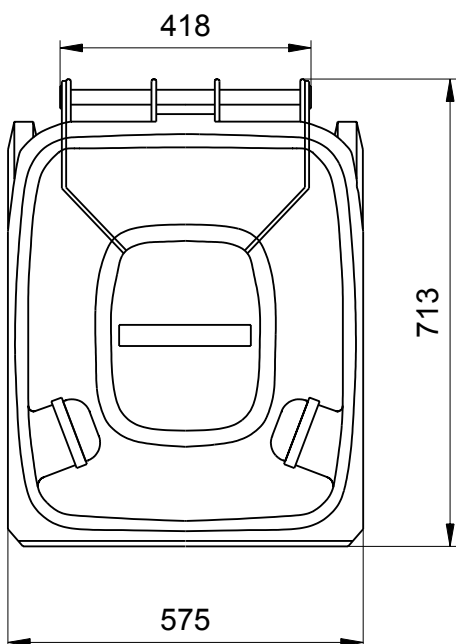

## Dimensions of the 240 Litre: Sizes and Measures

Wheelie Bins 240 Liter  
Sizes, Measures, Dimensions:  
Height 1063 mm; Width 575 mm; Depth 713 mm

We reserve the right to make any dimensional and constructional alterations at any time. Dimensions can vary slightly after manufacture.