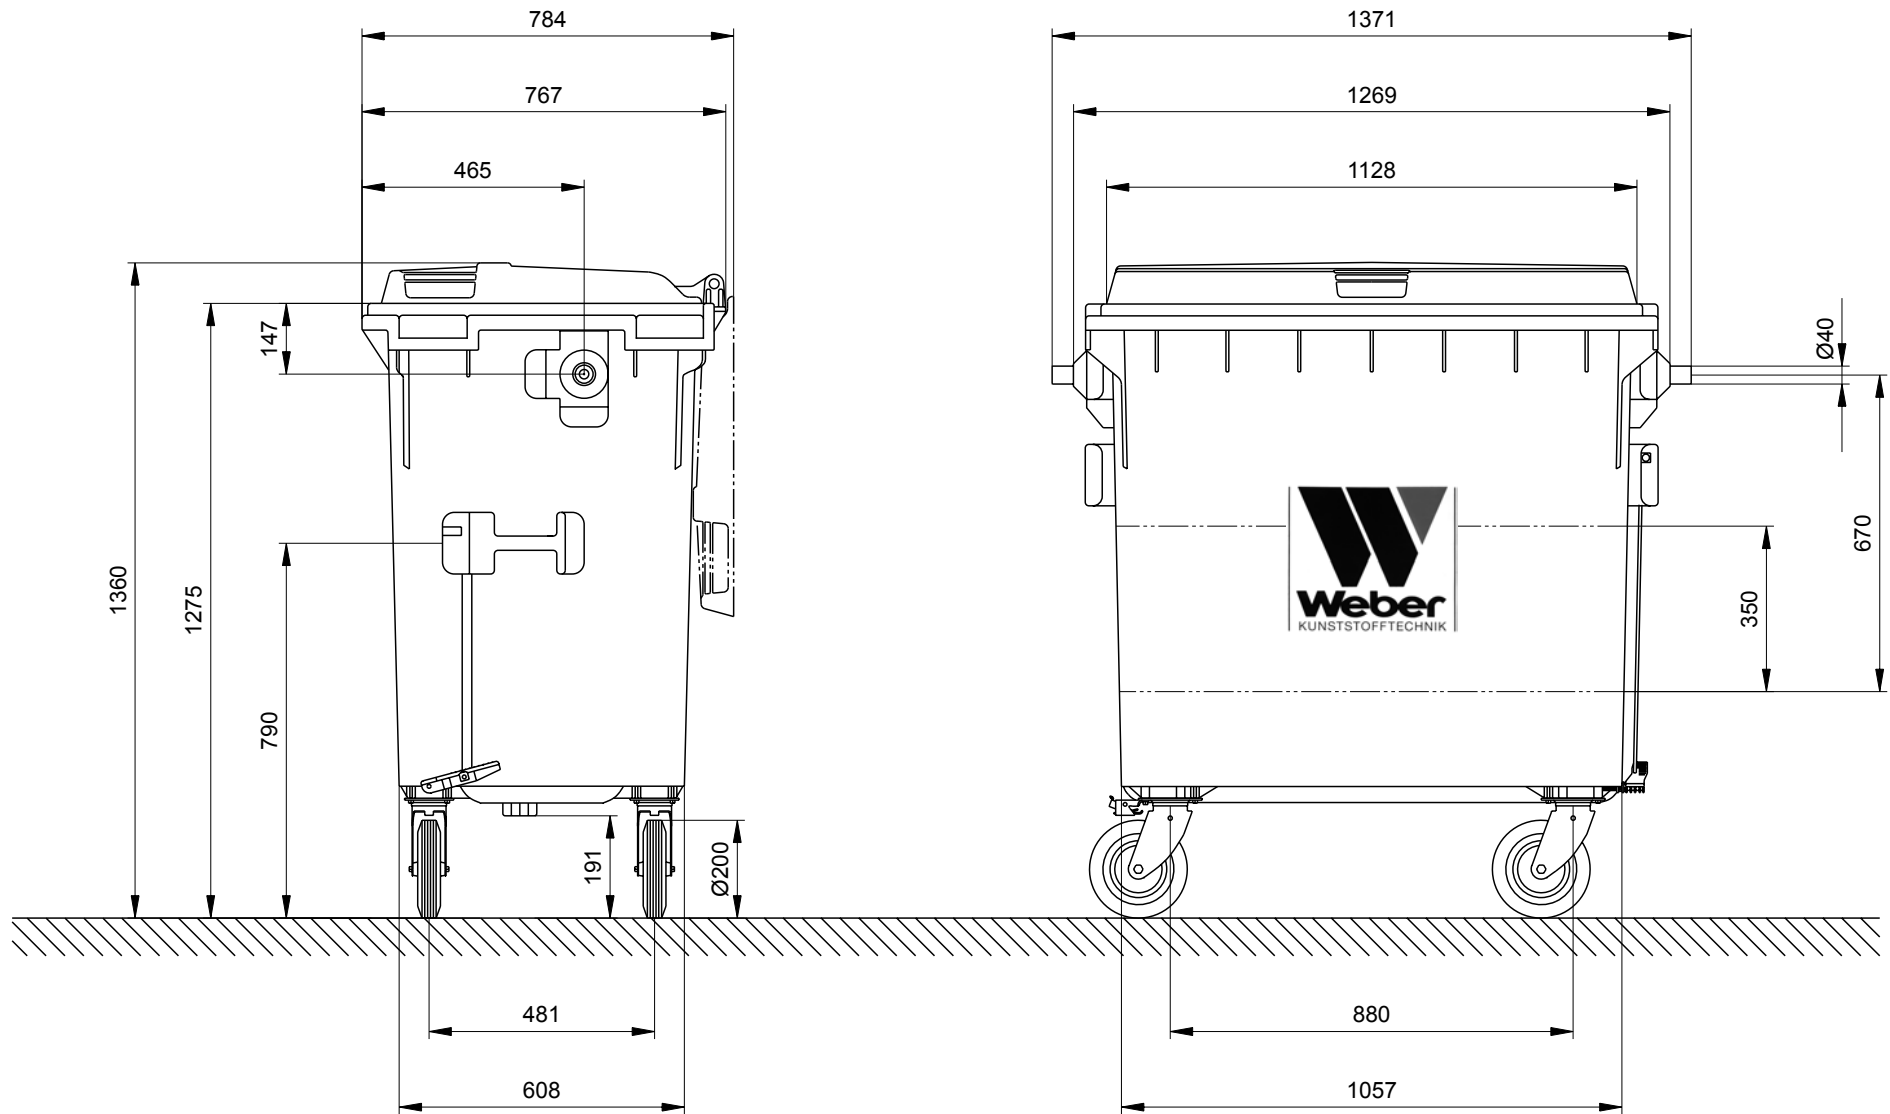

Wheelie Bins from Manufacturer Weber

Dimensions of the 770 Litre: Sizes and Measures

Wheelie Bins 770 Litre

Sizes, Measures, Dimensions: Height 1360 mm · Width 1371 mm · Depth 767 mm

We reserve the right to make any dimensional and constructional alterations at any time. Dimensions can vary slightly after manufacture.